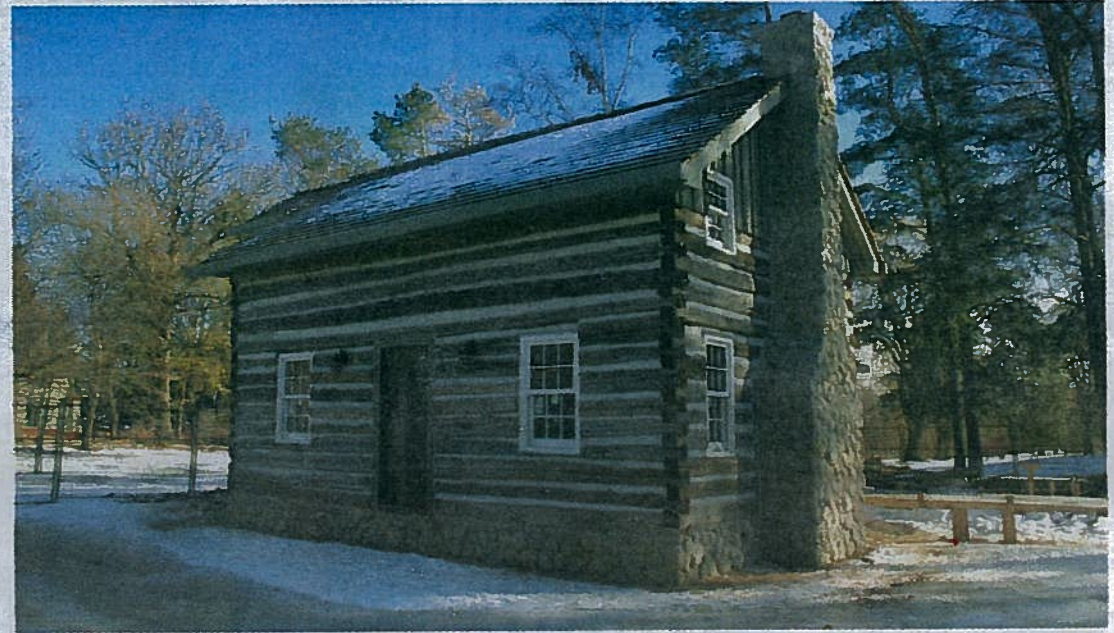

a 40 year tradition of good news

# the booster

OAKVILLE, CLARKSON, LORNE PARK, PORT CREDIT

Special Commemorative Edition! Log Cabin at Bradley Museum Grand Opening

Wednesday, December 12, 2007

## A SLICE OF HISTORY, SAVED

**We did it!...** Welcome to this special edition of The Booster, dedicated to the unveiling of the Log Cabin at Bradley Museum, taking place this Saturday, December 15 at 1 p.m. It's been a long and sometimes difficult journey for the amazing group of