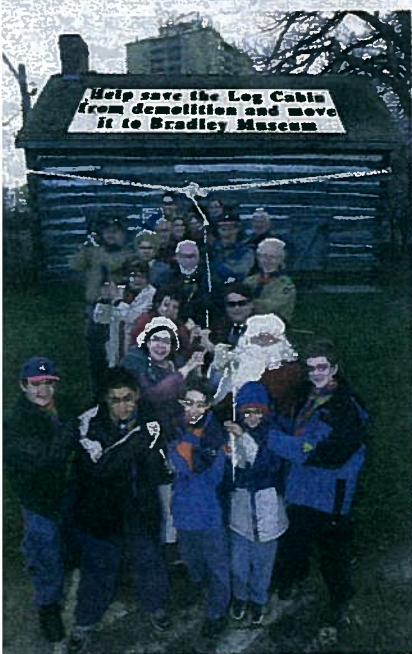

a 40 year tradition of good news

# the booster

OAKVILLE, CLARKSON, LORNE PARK, PORT CREDIT

Special Commemorative Edition! Log Cabin at Bradley Museum Grand Opening

Wednesday, December 12, 2007

## A SLICE OF HISTORY, SAVED

**We did it!...** Welcome to this special edition of The Booster, dedicated to the unveiling of the Log Cabin at Bradley Museum, taking place this Saturday, December 15 at 1 p.m. It's been a long and sometimes difficult journey for the amazing group of